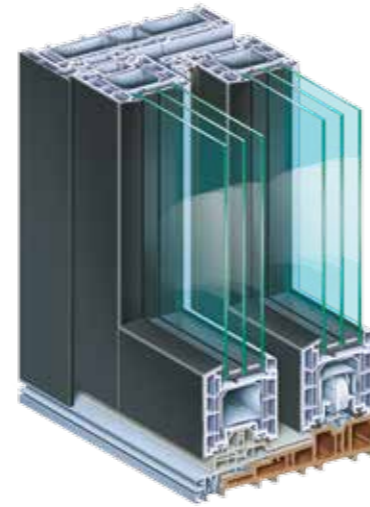

Aluminium cladding

Easy to clean, resistant, elegant, and economical – these are the advantages presented by the combination of PVC-U profile and aluminium cladding. In addition, there is unlimited design potential in the choice of colours.