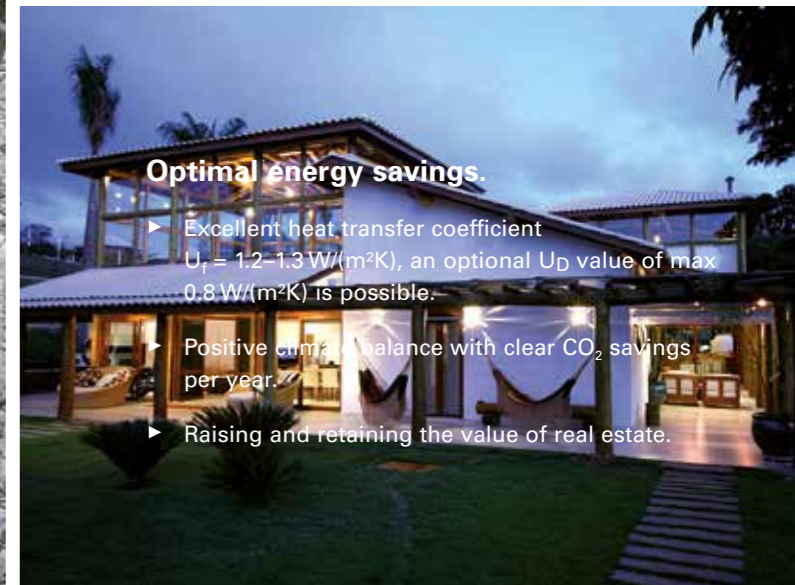

HIGH ENERGY SAVINGS.

Make perceptible savings in your heating costs..

Compared with conventional systems, the new lift/sliding door system PremiDoor 88 represents a considerable advance in thermal insulation properties. The new system is up to 32% better in direct comparisons. The optimal isothermal properties are safeguarded by the energy saving multichamber profile and the innovative thermal insulation parts. Also the innovative WPC threshold is a key contribution to the outstanding insulating properties of the overall system. In total, all of these technologies ensure that you can perceptibly cut your heating costs and CO₂ emissions.

Optimal energy savings.

- Excellent heat transfer coefficient $U_f = 1.2-1.3 \text{ W}/(\text{m}^2\text{K})$, an optional U_D value of max $0.8 \text{ W}/(\text{m}^2\text{K})$ is possible.
- Positive climate balance with clear CO₂ savings per year.
- Raising and retaining the value of real estate.