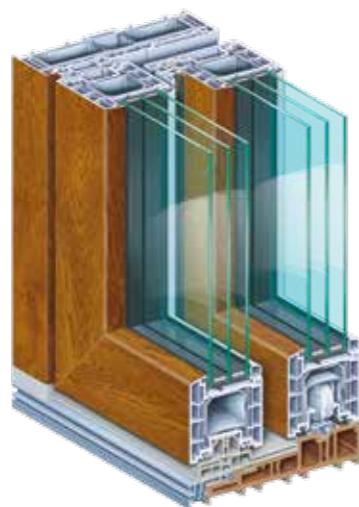

Woodgrains and plain colours

Show your individuality with a total of 87 weather resistant laminates in plain colours (smooth or grained) and natural woodgrains or brushed metal look.