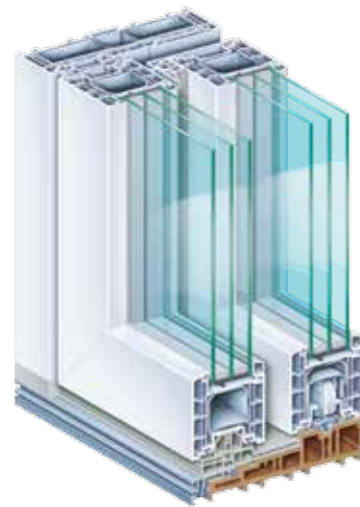

EVERYTHING ELSE BUT SUPERFICIAL.

Design diversity ranging from White to your favourite colour.

Besides size and shape, particularly the colour scheme and elegance of the materials play a vital role. PremiDoor 88 provides you with all of the design potential you need for the optimal realisation of your architectural ideas. The range includes classical white; woodgrain, plain colour, and metal look laminates; quality aluminium cladding; and the innovative finishing technology proCoverTec. Explore the range of flexible combinations, and you'll find the right colour scheme for your home!

Classical white

White is still the most chosen profile colour. On PremiDoor 88, it harmonises with the design of straight lines.