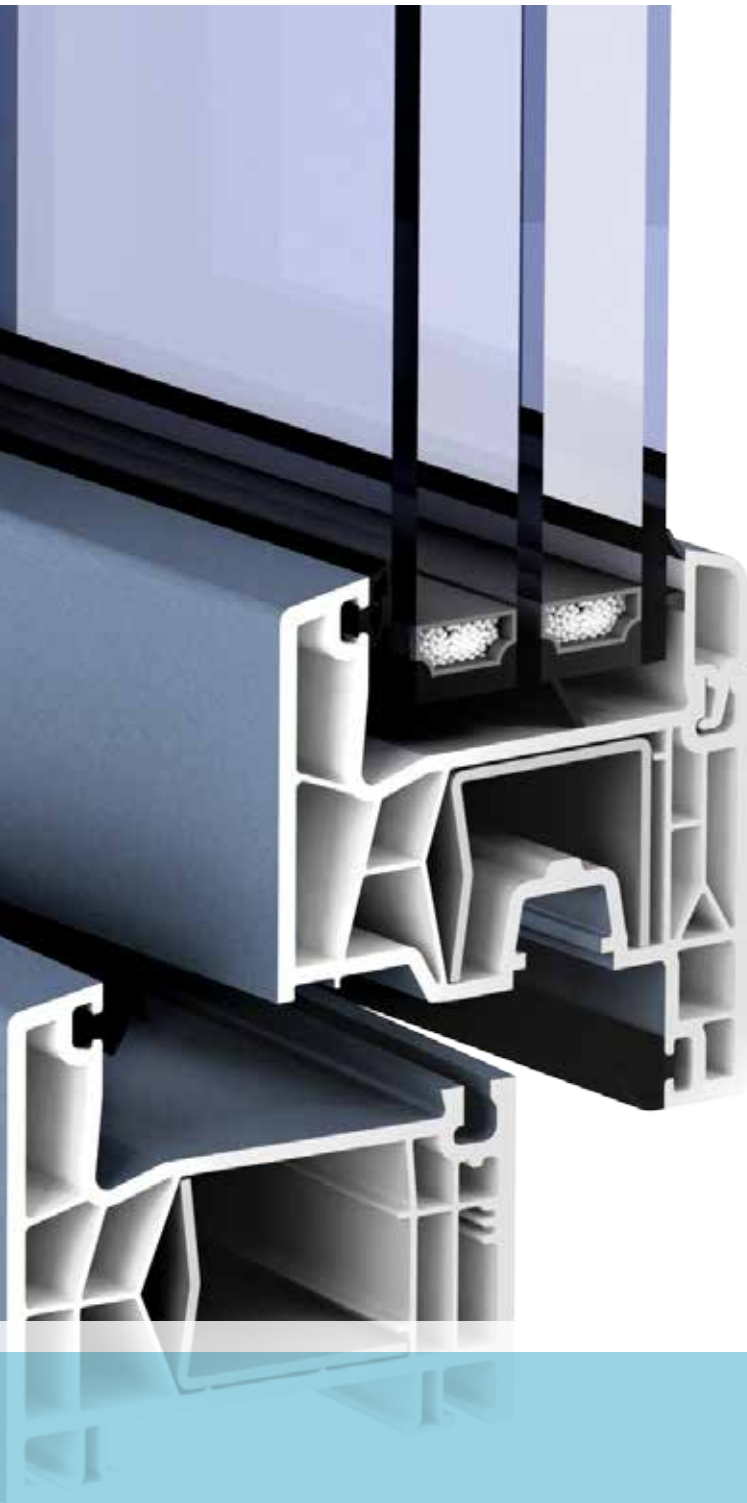

ound.

pro **Cover** Tec / COLOUR

» Full cover

The entire window profile – outside and inside – in the colour of your choice. proCoverTec gives your window profile the colour you choose all round.